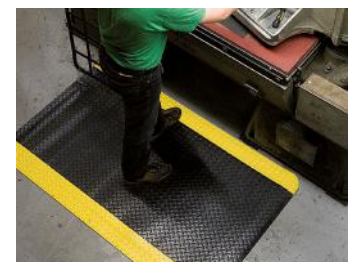

Anti-fatigue and slip-resistant workplace matting in a checker-plate design.

Versatile and incredibly durable, Zed Chex provides both comfort underfoot and excellent slip resistance.

Our patented high density foam has been thermally fused with a robust, checker-plate design to create a multi-purpose mat that can be used in any environment. Resistant to chemicals, oils and acids, Zed Chex is ideal for workplaces where employees need cushioning underfoot and there's light spillages and debris.

Features:

Made from minimal-wear foam that won't deaden

Checker plate vinyl surface

Patented foam construction

Comes in 18m (60') rolls and standard modules

Benefits:

High wear resistance and resilience

Extra slip resistance

Surface modules are supplied with factory fitted PVC ramped edging to four sides

Tolerances:

	Height (+/- 0.5mm)	Lengths (0+ 0.3m)	Widths (+/- 1cm)
Zed Chex / Zed Chex Plus	13mm	18m	91cm

All dimensions are nominal

- Easy to handle
- Simply lift or roll to clean with a high pressure hose

Colours:

Black

Black with yellow edging

More colours
available
upon request