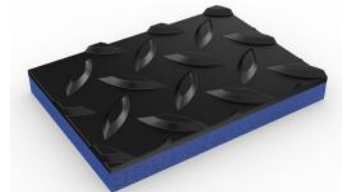

Anti-fatigue and slip-resistant workplace matting in a checker-plate design.

Versatile and incredibly durable, Zed Chex provides both comfort underfoot and excellent slip resistance.

Our patented high density foam has been thermally fused with a robust, checker-plate design to create a multi-purpose mat that can be used in any environment. Resistant to chemicals, oils and acids, Zed Chex is ideal for workplaces where employees need cushioning underfoot and there's light spillages and debris.

Features:

Made from minimal-wear foam that won't deaden

Checker plate vinyl surface

Patented foam construction

Comes in 18m (60') rolls and standard modules

Benefits:

High wear resistance and resilience

Extra slip resistance

Standard sizes:

Product	Zed Chex	Zed Chex Plus
Height	13mm (1/2")	13mm (1/2")
Standard roll option	18 × 0.91m (60' × 3')	18 × 0.91m (60' × 3')
Standard module option	0.6 × 0.91m (2' × 3')	0.6 × 0.91m (2' × 3')
	0.91 × 1.5m (3' × 5')	0.91 × 1.5m (3' × 5')
	0.91 × 3m (3' × 10')	0.91 × 3m (3' × 10')
	0.91 × 6m (3' × 20')	0.91 × 6m (3' × 20')
Weight	7.4kg/m ² (1.5 lb/sq.ft.)	7.4kg/m ² (1.5 lb/sq.ft.)

Surface modules are supplied with factory fitted PVC ramped edging to four sides

Tolerances:

	Height (+/- 0.5mm)	Lengths (0+ 0.3m)	Widths (+/- 1cm)
Zed Chex / Zed Chex Plus	13mm	18m	91cm

All dimensions are nominal