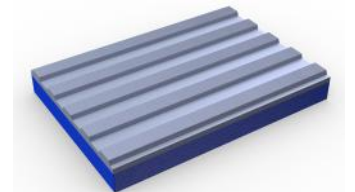

Super-resilient workplace matting with both anti-fatigue properties and excellent slip resistance.

This excellent all-rounder combines the durability of Flexi Tred with Zed Land ESD's anti-fatigue foam. The result is an extra-resilient mat designed for all workplace environments.

The heavy-duty ribbed surface provides excellent slip resistance, while our patented high-density foam boasts built-in 'bounce' for extra comfort. This makes it ideal for workplaces where spillages are likely and employees need cushioning underfoot.

Features:

Two layer construction

Ribbed vinyl surface

Patented foam construction

Comes in 10m (33') rolls and standard modules

Benefits:

High wear resistance and resilience

Excellent slip resistance

Surface modules are supplied with factory fitted PVC ramped edging to four sides

Tolerances:

	Height (+/- 0.5mm)	Lengths (0+0.3 m)	Widths (+/- 1cm)
Zed Tred	13 mm	10 m	100 cm

All dimensions are nominal

Technical information: