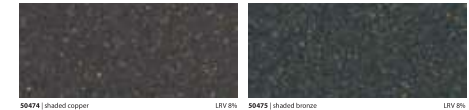

50439 | copper LRV 15% 50441 | bronze LRV 22%