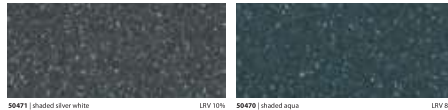

50433 | peacock LRV 15% 50431 | lapis LRV 8%