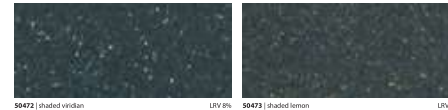

50435 | viridian LRV 16% 50437 | volcano LRV 23%