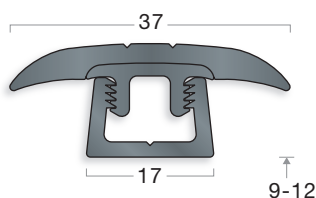

CF32P
pvc 'P' Range

CSO 100 P

Coilable

SO 75

SO 75 also available in Dove

MTS Multi-Trim System™

PTT1 MPTB12

700mm curve on-site