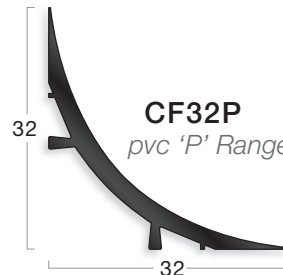

www.gradus.com

Capping Seal

HCS48

pvc

Other colours available on request

HCS48 capping seal with CF32P cove former and a 3mm linoleum.

PVC Skirtings - Sit-On

Sit-On

Fitted over most hard floorcoverings for a neat finish

Clip-Top fx®

FXT21 / FXB336

PVC-u

FXR40 / FXB336

PVC-u

Cove Formers

CF20
pvc

CF32P
pvc 'P' Range

CSO 100 P

Coilable

SO 75

SO 75 also available in Dove

MTS Multi-Trim System™

PTT1 MPTB12

700mm curve on-site