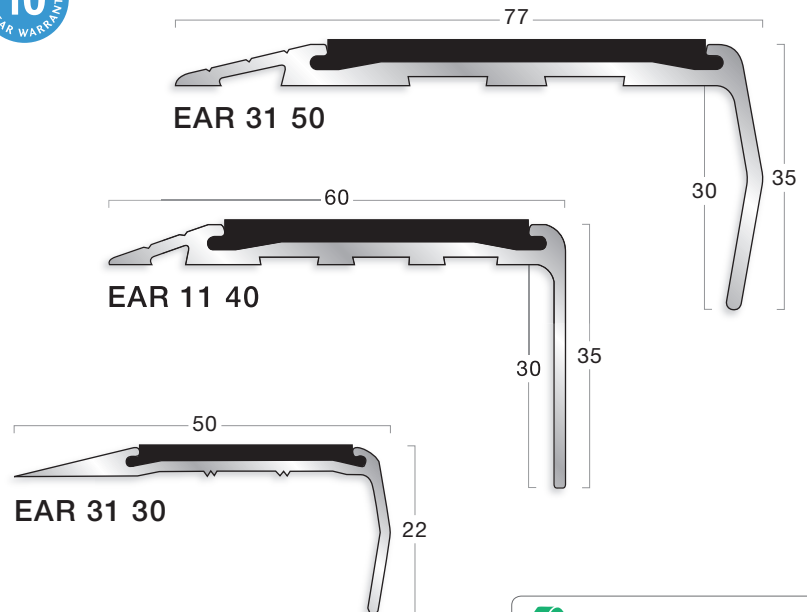

PVC-u Stair Edgings

Elite™ - Hardnose

Flexible pvc

PVC Inserts

Elite Insert is supplied separately from the channel and must be specified separately.

The final 2 digits in the profile code indicate the width of insert required.

- ELINS30 (30mm),
- ELINS40 (40mm),
- ELINS50 (50mm),
- ELINS40EG (40mm Photoluminescent),
- ELINS50EG (50mm Photoluminescent).

Aluminium Stair Edgings

Elite™ - Aluminium

70% of aluminium comes from 100% recycled billet

TH382 carpet to vinyl.

Key

Solid base with countersunk holes for straights.

TH382 and TH383 - the top section should be lightly dressed down using a rubber mallet after installation to ensure a tight fit to edges of both floorcoverings.