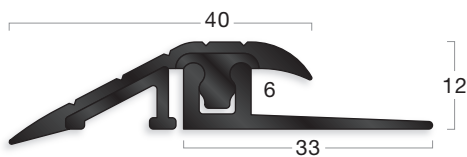

Fitted over most hard floorcoverings for a neat finish

Clip-Top fx®

FXT21 / FXB336

PVC-u

FXR40 / FXB336

PVC-u

Cove Formers

CF20
pvc