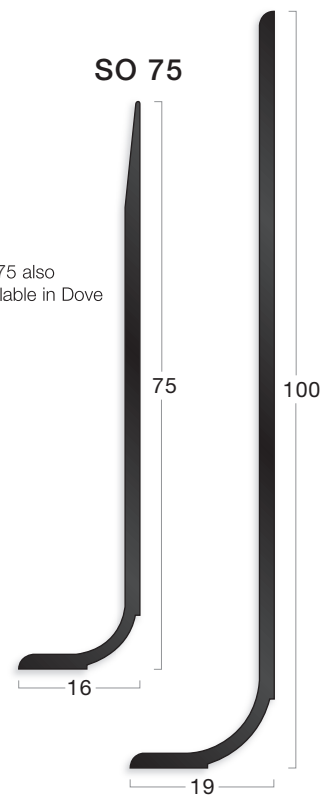

TH382 carpet to vinyl.

Key

Solid base with countersunk holes for straights.

TH382 and TH383 - the top section should be lightly dressed down using a rubber mallet after installation to ensure a tight fit to edges of both floorcoverings.

Multi-Purpose Trim

A range of profiles used to join and edge a variety of floorcoverings of heights from 4.5mm to 15mm. Three options available: pre-punched with tabs and fixing holes for on-site curving; solid base for straights; and perforated with fixing holes for straights and for use with ceramics. Can be used as a recessed matwell frame.

Key

Solid base with countersunk holes for straights.

RT264

Clip-Top™

A two-piece product allowing design flexibility in commercial applications. The tops can be replaced so that the colour can be altered as part of a refurbishment programme, or if a worn or damaged section needs to be changed, without renewing the base or disrupting the fitted floorcovering.

CF32P
pvc 'P' Range

CSO 100 P

Coilable

SO 75

SO 75 also available in Dove

MTS Multi-Trim System™

PTT1 MPTB12

700mm curve on-site