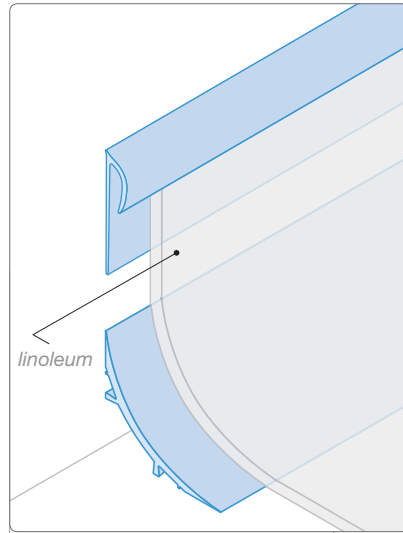

www.gradus.com

Capping Seal

HCS48

pvc

Other colours available on request

HCS48 capping seal with CF32P cove former and a 3mm linoleum.

PVC Skirtings - Sit-On

Sit-On