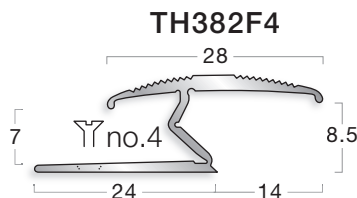

ACT61 carpet to stone floor.

Key

Solid base for straights.

Threshold Trims

Used to join floorcoverings of the same height usually at door or room thresholds. Typically used at door interfaces or to define changes in area.

TH382 carpet to vinyl.

Key

Solid base with countersunk holes for straights.

TH382 and TH383 - the top section should be lightly dressed down using a rubber mallet after installation to ensure a tight fit to edges of both floorcoverings.