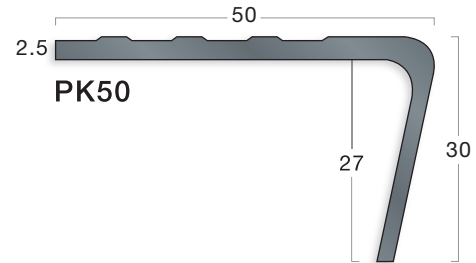

PVC-u Stair Edgings

Elite™ - Hardnose

Flexible pvc

PVC Inserts

Elite Insert is supplied separately from the channel and must be specified separately.

The final 2 digits in the profile code indicate the width of insert required.

- ELINS30 (30mm),
- ELINS40 (40mm),
- ELINS50 (50mm),
- ELINS40EG (40mm Photoluminescent),
- ELINS50EG (50mm Photoluminescent).

Aluminium Stair Edgings

Elite™ - Aluminium

70% of aluminium comes from 100% recycled billet