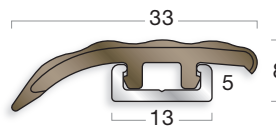

RT35M / AFT13

Metallic PVC-u Top
Aluminium Base

Illustrations are full size in mm

Please contact us for further details, free samples or information on other products in the Gradus range

Gradus Limited Far East Office 57 Ubi Avenue 1 #04-03 Ubi Centre Singapore 408936
Tel: (+65) 6734 5933 Fax: (+65) 6841 8377 Email: gradusfe@gradus.com

www.gradus.com