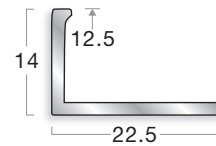

Multi-Purpose Trim

A range of profiles used to join and edge a variety of floorcoverings of heights from 4.5mm to 15mm. Three options available: pre-punched with tabs and fixing holes for on-site curving; solid base for straights; and perforated with fixing holes for straights and for use with ceramics. Can be used as a recessed matwell frame.

Key

Pre-punched with tabs and fixing holes for on-site curving.

ETR305F0

Ramp Edge - Aluminium

Used to join floorcoverings such as carpet or resilient flooring to flooring of a lower height, e.g. stone, concrete or resilient.

Key

Solid base with countersunk holes for straights.