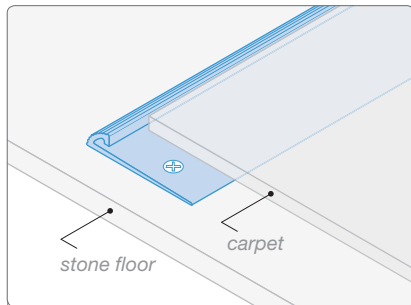

PVC-u Stair Edgings

Elite™ - Hardnose

Flexible pvc

PVC Inserts

Elite Insert is supplied separately from the channel and must be specified separately.

The final 2 digits in the profile code indicate the width of insert required.

www.gradus.com

Aluminium Finishing Trim

Used to form a neat and clean finish to the edge of a floorcovering where it either finishes or meets another floorcovering. Protects the edge of floorcoverings, prevents damage and ensures that the floorcovering does not lift and become a trip hazard.

ACT61 carpet to stone floor.

Key

Solid base for straights.

Threshold Trims

Used to join floorcoverings of the same height usually at door or room thresholds. Typically used at door interfaces or to define changes in area.

TH382 carpet to vinyl.

Key

Solid base with countersunk holes for straights.

TH382 and TH383 - the top section should be lightly dressed down using a rubber mallet after installation to ensure a tight fit to edges of both floorcoverings.