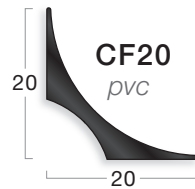

CF32P
pvc 'P' Range

CSO 100 P

Coilable

SO 75

SO 75 also available in Dove

MTS Multi-Trim System™

PTT1 MPTB12

700mm curve on-site