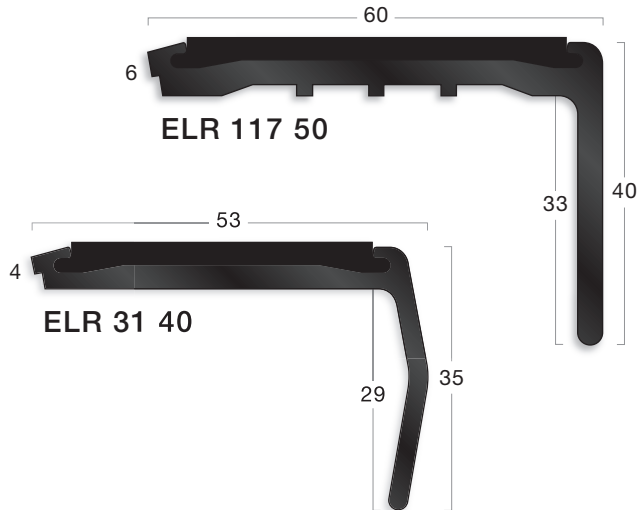

PVC-u Stair Edgings

Elite™ - Hardnose

Flexible pvc

PVC Inserts

Elite Insert is supplied separately from the channel and must be specified separately.

The final 2 digits in the profile code indicate the width of insert required.

- ELINS30 (30mm),
- ELINS40 (40mm),
- ELINS50 (50mm),
- ELINS40EG (40mm Photoluminescent),
- ELINS50EG (50mm Photoluminescent).

Aluminium Stair Edgings

Elite™ - Aluminium

70% of aluminium comes from 100% recycled billet

TH382 carpet to vinyl.

Key

Solid base with countersunk holes for straights.

TH382 and TH383 - the top section should be lightly dressed down using a rubber mallet after installation to ensure a tight fit to edges of both floorcoverings.