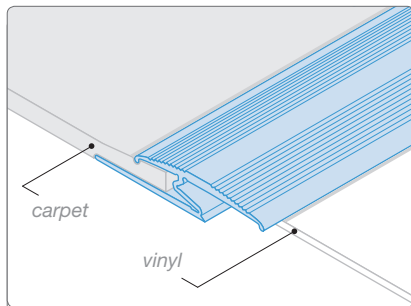

www.gradus.com

Aluminium Finishing Trim

Used to form a neat and clean finish to the edge of a floorcovering where it either finishes or meets another floorcovering. Protects the edge of floorcoverings, prevents damage and ensures that the floorcovering does not lift and become a trip hazard.

ACT61 carpet to stone floor.

Key

Solid base for straights.

Threshold Trims

Used to join floorcoverings of the same height usually at door or room thresholds. Typically used at door interfaces or to define changes in area.

TH382 carpet to vinyl.

Key

Solid base with countersunk holes for straights.

TH382 and TH383 - the top section should be lightly dressed down using a rubber mallet after installation to ensure a tight fit to edges of both floorcoverings.