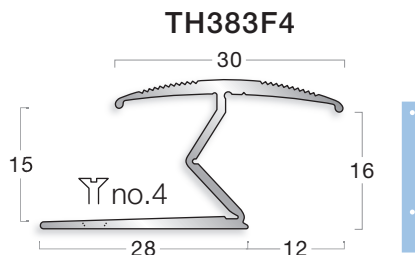

ACT61 carpet to stone floor.

Key

Solid base for straights.

Threshold Trims

Used to join floorcoverings of the same height usually at door or room thresholds. Typically used at door interfaces or to define changes in area.

TH382 carpet to vinyl.

Key

Solid base with countersunk holes for straights.

TH382 and TH383 - the top section should be lightly dressed down using a rubber mallet after installation to ensure a tight fit to edges of both floorcoverings.