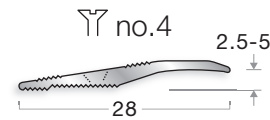

RT264

Clip-Top™

A two-piece product allowing design flexibility in commercial applications. The tops can be replaced so that the colour can be altered as part of a refurbishment programme, or if a worn or damaged section needs to be changed, without renewing the base or disrupting the fitted floorcovering.