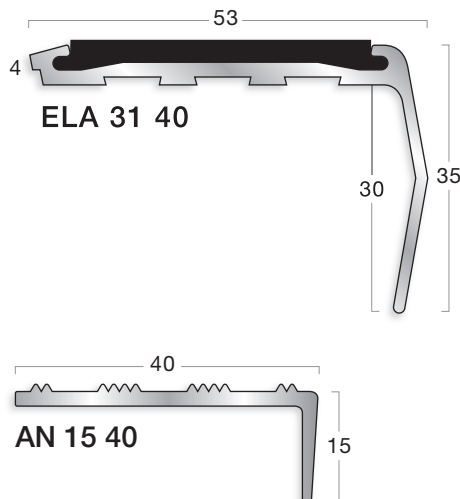

PVC-u Stair Edgings

Elite™ - Hardnose

Flexible pvc

PVC Inserts

Elite Insert is supplied separately from the channel and must be specified separately.

The final 2 digits in the profile code indicate the width of insert required.

- ELINS30 (30mm),
- ELINS40 (40mm),
- ELINS50 (50mm),
- ELINS40EG (40mm Photoluminescent),
- ELINS50EG (50mm Photoluminescent).

Aluminium Stair Edgings

Elite™ - Aluminium

70% of aluminium comes from 100% recycled billet