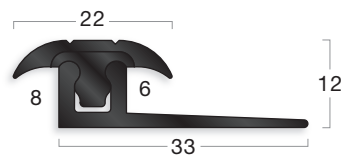

Clip-Top fx®

FXT21 / FXB336

PVC-u